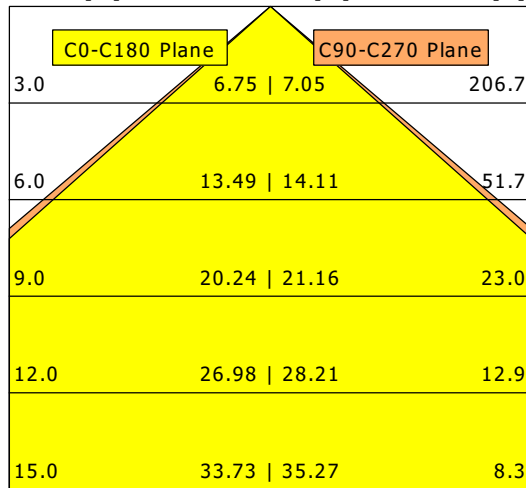

ALFL 10.5040.1

AllFive (28W, 1xLED 28W 840/4000K 4770lm)

— C0/C180 cd / 1000 lm - - - C90/C270

	C0	C90	C180	C270
0°	390	390	390	390
15°	372	375	372	375
30°	312	333	312	333
45°	218	249	218	249
60°	114	88	114	88
75°	58	36	58	36
90°	43	1	43	1
cd / 1000 lm				

Offset [m] Cone width [m] Illuminance [lx]

η	LED
Efficiency	170 lm/W
Direct/Indirect	↓ 94% / ↑ 6%
System Power	28 W
UGR	X=4H, Y=8H
Reflection factors	70/50/20
UGR C0/C180	23.2
UGR C90/C270	21.4
CIE Flux Codes	54 83 95 94 100
Ra/CRI	> 80