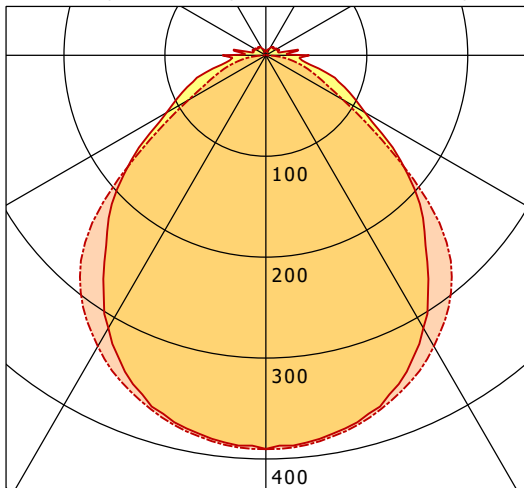

ALFL 10.5040.1

AllFive (28W, 1xLED 28W 840/4000K 4770lm)

— C0/C180 cd / 1000 lm - - - C90/C270

	C0	C90	C180	C270
0°	390	390	390	390
15°	372	375	372	375
30°	312	333	312	333
45°	218	249	218	249
60°	114	88	114	88
75°	58	36	58	36
90°	43	1	43	1
cd / 1000 lm				

Offset [m] Cone width [m] Illuminance [lx]

η	LED
Efficiency	170 lm/W
Direct/Indirect	↓ 94% / ↑ 6%
System Power	28 W
UGR	X=4H, Y=8H
Reflection factors	70/50/20
UGR C0/C180	23.2
UGR C90/C270	21.4
CIE Flux Codes	54 83 95 94 100
Ra/CRI	> 80