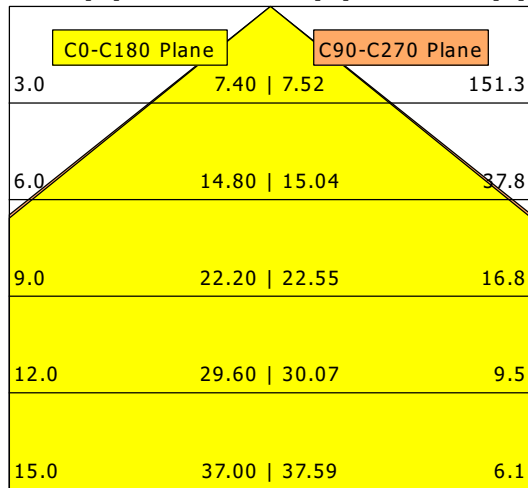

ALFL 10.5030.1

AllFive (31W, 1xLED 31W 830/3000K 3740lm)

— C0/C180 cd / 1000 lm - - - C90/C270

| | C0 | C90 | C180 | C270 |
|--------------|-----|-----|------|------|
| 0° | 364 | 363 | 364 | 363 |
| 15° | 349 | 350 | 349 | 350 |
| 30° | 306 | 311 | 306 | 311 |
| 45° | 216 | 239 | 216 | 239 |
| 60° | 124 | 97 | 124 | 97 |
| 75° | 63 | 37 | 63 | 37 |
| 90° | 63 | 1 | 63 | 1 |
| cd / 1000 lm | | | | |

Offset [m] Cone width [m] Illuminance [lx]

| | |
|--------------------|-----------------|
| η | LED |
| Efficiency | 121 lm/W |
| Direct/Indirect | ↓ 94% / ↑ 6% |
| System Power | 31 W |
| UGR | X=4H, Y=8H |
| Reflection factors | 70/50/20 |
| UGR C0/C180 | 22.9 |
| UGR C90/C270 | 20.8 |
| CIE Flux Codes | 52 82 95 94 100 |
| Ra/CRI | > 80 |