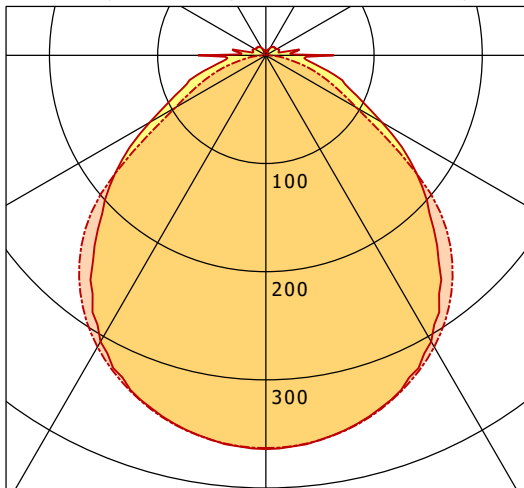

ALFL 10.5030.1

AllFive (31W, 1xLED 31W 830/3000K 3740lm)

— C0/C180 cd / 1000 lm - - - C90/C270

| | C0 | C90 | C180 | C270 |
|--------------|-----|-----|------|------|
| 0° | 364 | 363 | 364 | 363 |
| 15° | 349 | 350 | 349 | 350 |
| 30° | 306 | 311 | 306 | 311 |
| 45° | 216 | 239 | 216 | 239 |
| 60° | 124 | 97 | 124 | 97 |
| 75° | 63 | 37 | 63 | 37 |
| 90° | 63 | 1 | 63 | 1 |
| cd / 1000 lm | | | | |

Offset [m] Cone width [m] Illuminance [lx]

| | |
|--------------------|-----------------|
| η | LED |
| Efficiency | 121 lm/W |
| Direct/Indirect | ↓ 94% / ↑ 6% |
| System Power | 31 W |
| UGR | X=4H, Y=8H |
| Reflection factors | 70/50/20 |
| UGR C0/C180 | 22.9 |
| UGR C90/C270 | 20.8 |
| CIE Flux Codes | 52 82 95 94 100 |
| Ra/CRI | > 80 |