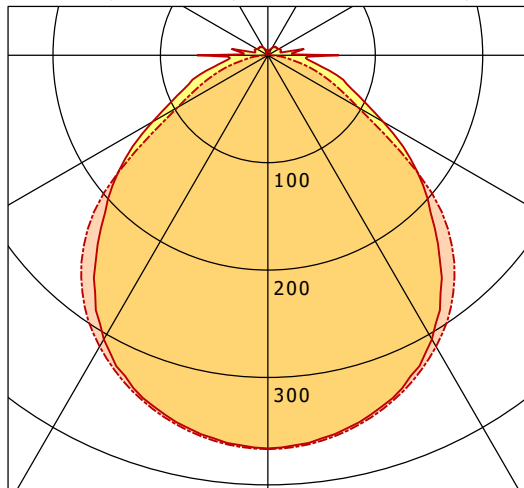

ALFL 10.5030.1

AllFive (45W, 1xLED 45W 830/3000K 5300lm)

— C0/C180 cd / 1000 lm - - - C90/C270

	C0	C90	C180	C270
0°	366	367	366	367
15°	350	352	350	352
30°	305	313	305	313
45°	217	240	217	240
60°	124	97	124	97
75°	63	36	63	36
90°	66	1	66	1
cd / 1000 lm				

Offset [m] Cone width [m] Illuminance [lx]

η	LED
Efficiency	118 lm/W
Direct/Indirect	↓ 94% / ↑ 6%
System Power	45 W
UGR	X=4H, Y=8H
Reflection factors	70/50/20
UGR C0/C180	24.1
UGR C90/C270	22.0
CIE Flux Codes	52 82 95 94 100
Ra/CRI	> 80