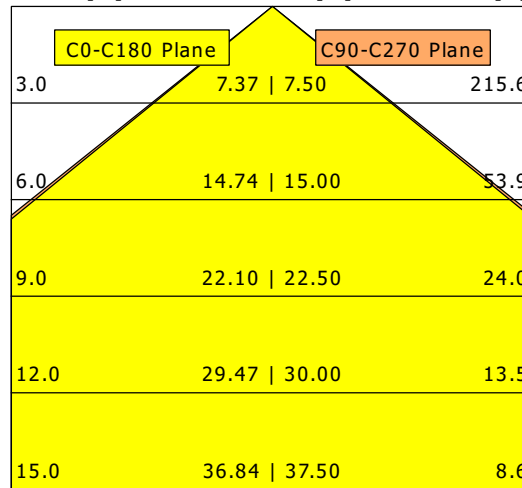

ALFL 10.5030.1

AllFive (45W, 1xLED 45W 830/3000K 5300lm)

— C0/C180 cd / 1000 lm - - - C90/C270

	C0	C90	C180	C270
0°	366	367	366	367
15°	350	352	350	352
30°	305	313	305	313
45°	217	240	217	240
60°	124	97	124	97
75°	63	36	63	36
90°	66	1	66	1
cd / 1000 lm				

Offset [m] Cone width [m] Illuminance [lx]

η	LED
Efficiency	118 lm/W
Direct/Indirect	↓ 94% / ↑ 6%
System Power	45 W
UGR	X=4H, Y=8H
Reflection factors	70/50/20
UGR C0/C180	24.1
UGR C90/C270	22.0
CIE Flux Codes	52 82 95 94 100
Ra/CRI	> 80