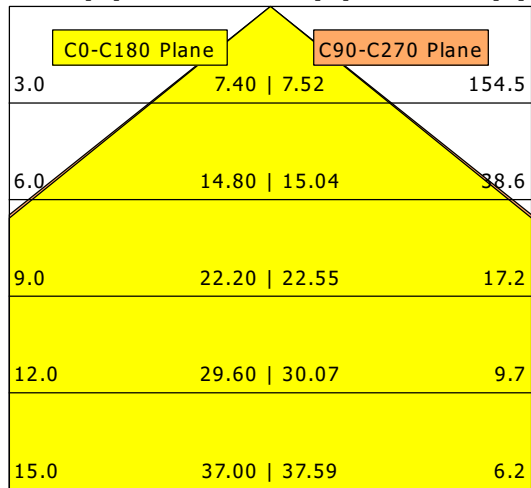

ALFL 10.5040.1

AllFive (31W, 1xLED 31W 840/4000K 3820lm)

— C0/C180 cd / 1000 lm - - - C90/C270

	C0	C90	C180	C270
0°	364	363	364	363
15°	349	350	349	350
30°	306	311	306	311
45°	216	239	216	239
60°	124	97	124	97
75°	63	37	63	37
90°	63	1	63	1
cd / 1000 lm				

Offset [m] Cone width [m] Illuminance [lx]

η	LED
Efficiency	123 lm/W
Direct/Indirect	↓ 94% / ↑ 6%
System Power	31 W
UGR	X=4H, Y=8H
Reflection factors	70/50/20
UGR C0/C180	23.0
UGR C90/C270	20.8
CIE Flux Codes	52 82 95 94 100
Ra/CRI	> 80