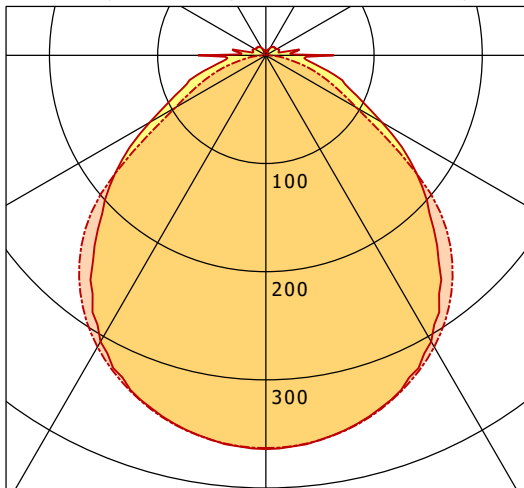

ALFL 10.5040.1

AllFive (31W, 1xLED 31W 840/4000K 3820lm)

— C0/C180 cd / 1000 lm - - - C90/C270

	C0	C90	C180	C270
0°	364	363	364	363
15°	349	350	349	350
30°	306	311	306	311
45°	216	239	216	239
60°	124	97	124	97
75°	63	37	63	37
90°	63	1	63	1
cd / 1000 lm				

Offset [m] Cone width [m] Illuminance [lx]

η	LED
Efficiency	123 lm/W
Direct/Indirect	↓ 94% / ↑ 6%
System Power	31 W
UGR	X=4H, Y=8H
Reflection factors	70/50/20
UGR C0/C180	23.0
UGR C90/C270	20.8
CIE Flux Codes	52 82 95 94 100
Ra/CRI	> 80