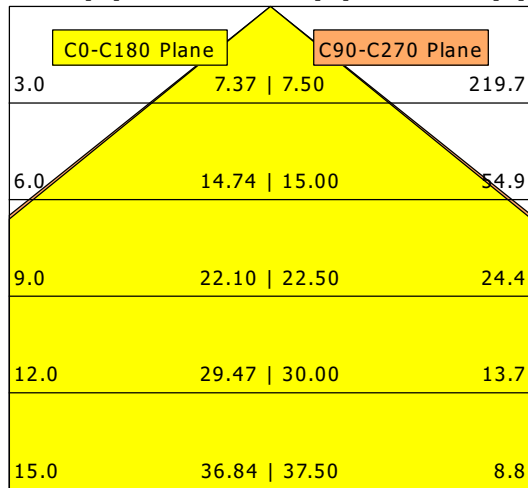

ALFL 10.5040.1

AllFive (45W, 1xLED 45W 840/4000K 5400lm)

— C0/C180 cd / 1000 lm - - - C90/C270

	C0	C90	C180	C270
0°	366	367	366	367
15°	350	352	350	352
30°	305	313	305	313
45°	217	240	217	240
60°	124	97	124	97
75°	63	36	63	36
90°	66	1	66	1
cd / 1000 lm				

Offset [m] Cone width [m] Illuminance [lx]

η	LED
Efficiency	120 lm/W
Direct/Indirect	↓ 94% / ↑ 6%
System Power	45 W
UGR	X=4H, Y=8H
Reflection factors	70/50/20
UGR C0/C180	24.2
UGR C90/C270	22.0
CIE Flux Codes	52 82 95 94 100
Ra/CRI	>80