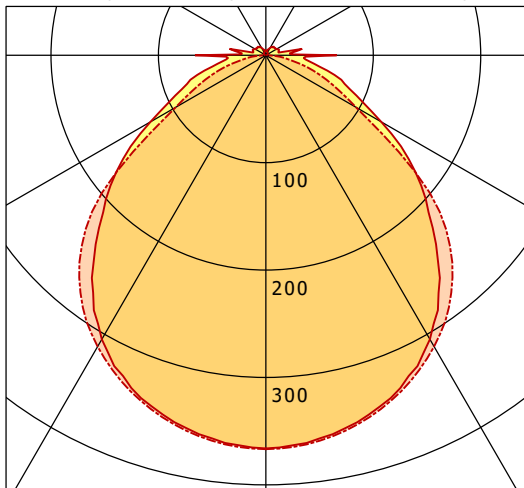

ALFL 10.5040.1

AllFive (45W, 1xLED 45W 840/4000K 5400lm)

— C0/C180 cd / 1000 lm - - - C90/C270

	C0	C90	C180	C270
0°	366	367	366	367
15°	350	352	350	352
30°	305	313	305	313
45°	217	240	217	240
60°	124	97	124	97
75°	63	36	63	36
90°	66	1	66	1
cd / 1000 lm				

Offset [m] Cone width [m] Illuminance [lx]

η	LED
Efficiency	120 lm/W
Direct/Indirect	↓ 94% / ↑ 6%
System Power	45 W
UGR	X=4H, Y=8H
Reflection factors	70/50/20
UGR C0/C180	24.2
UGR C90/C270	22.0
CIE Flux Codes	52 82 95 94 100
Ra/CRI	>80