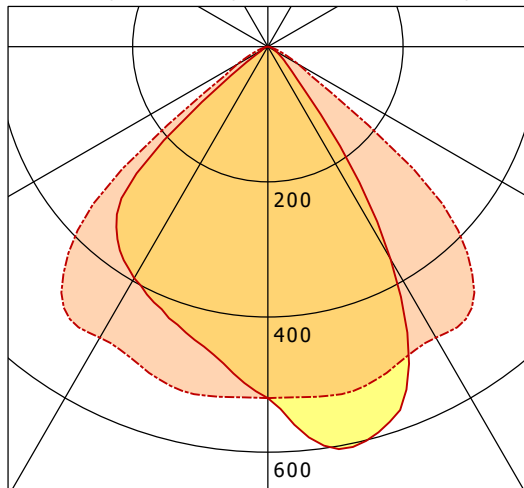

VFCPL 720.30/F

Vario Professional (1xLED 48W MEAT 2580lm)

— C0/C180 cd / 1000 lm - - - C90/C270

	C0	C90	C180	C270
0°	520	520	520	520
15°	598	524	444	524
30°	363	497	396	497
45°	47	409	294	409
60°	13	52	11	52
75°	4	7	5	7
90°	0	0	0	0
cd / 1000 lm				

LDC unsuitable for cone representation.
Asymmetric LDC.

η	LED
Efficiency	54 lm/W
Direct/Indirect	↓ 100% / ↑ 0%
System Power	48 W
UGR	X=4H, Y=8H
Reflection factors	70/50/20
UGR C0/C180	18.3
UGR C90/C270	25.8
CIE Flux Codes	70 97 100 100 100
Ra/CRI	---